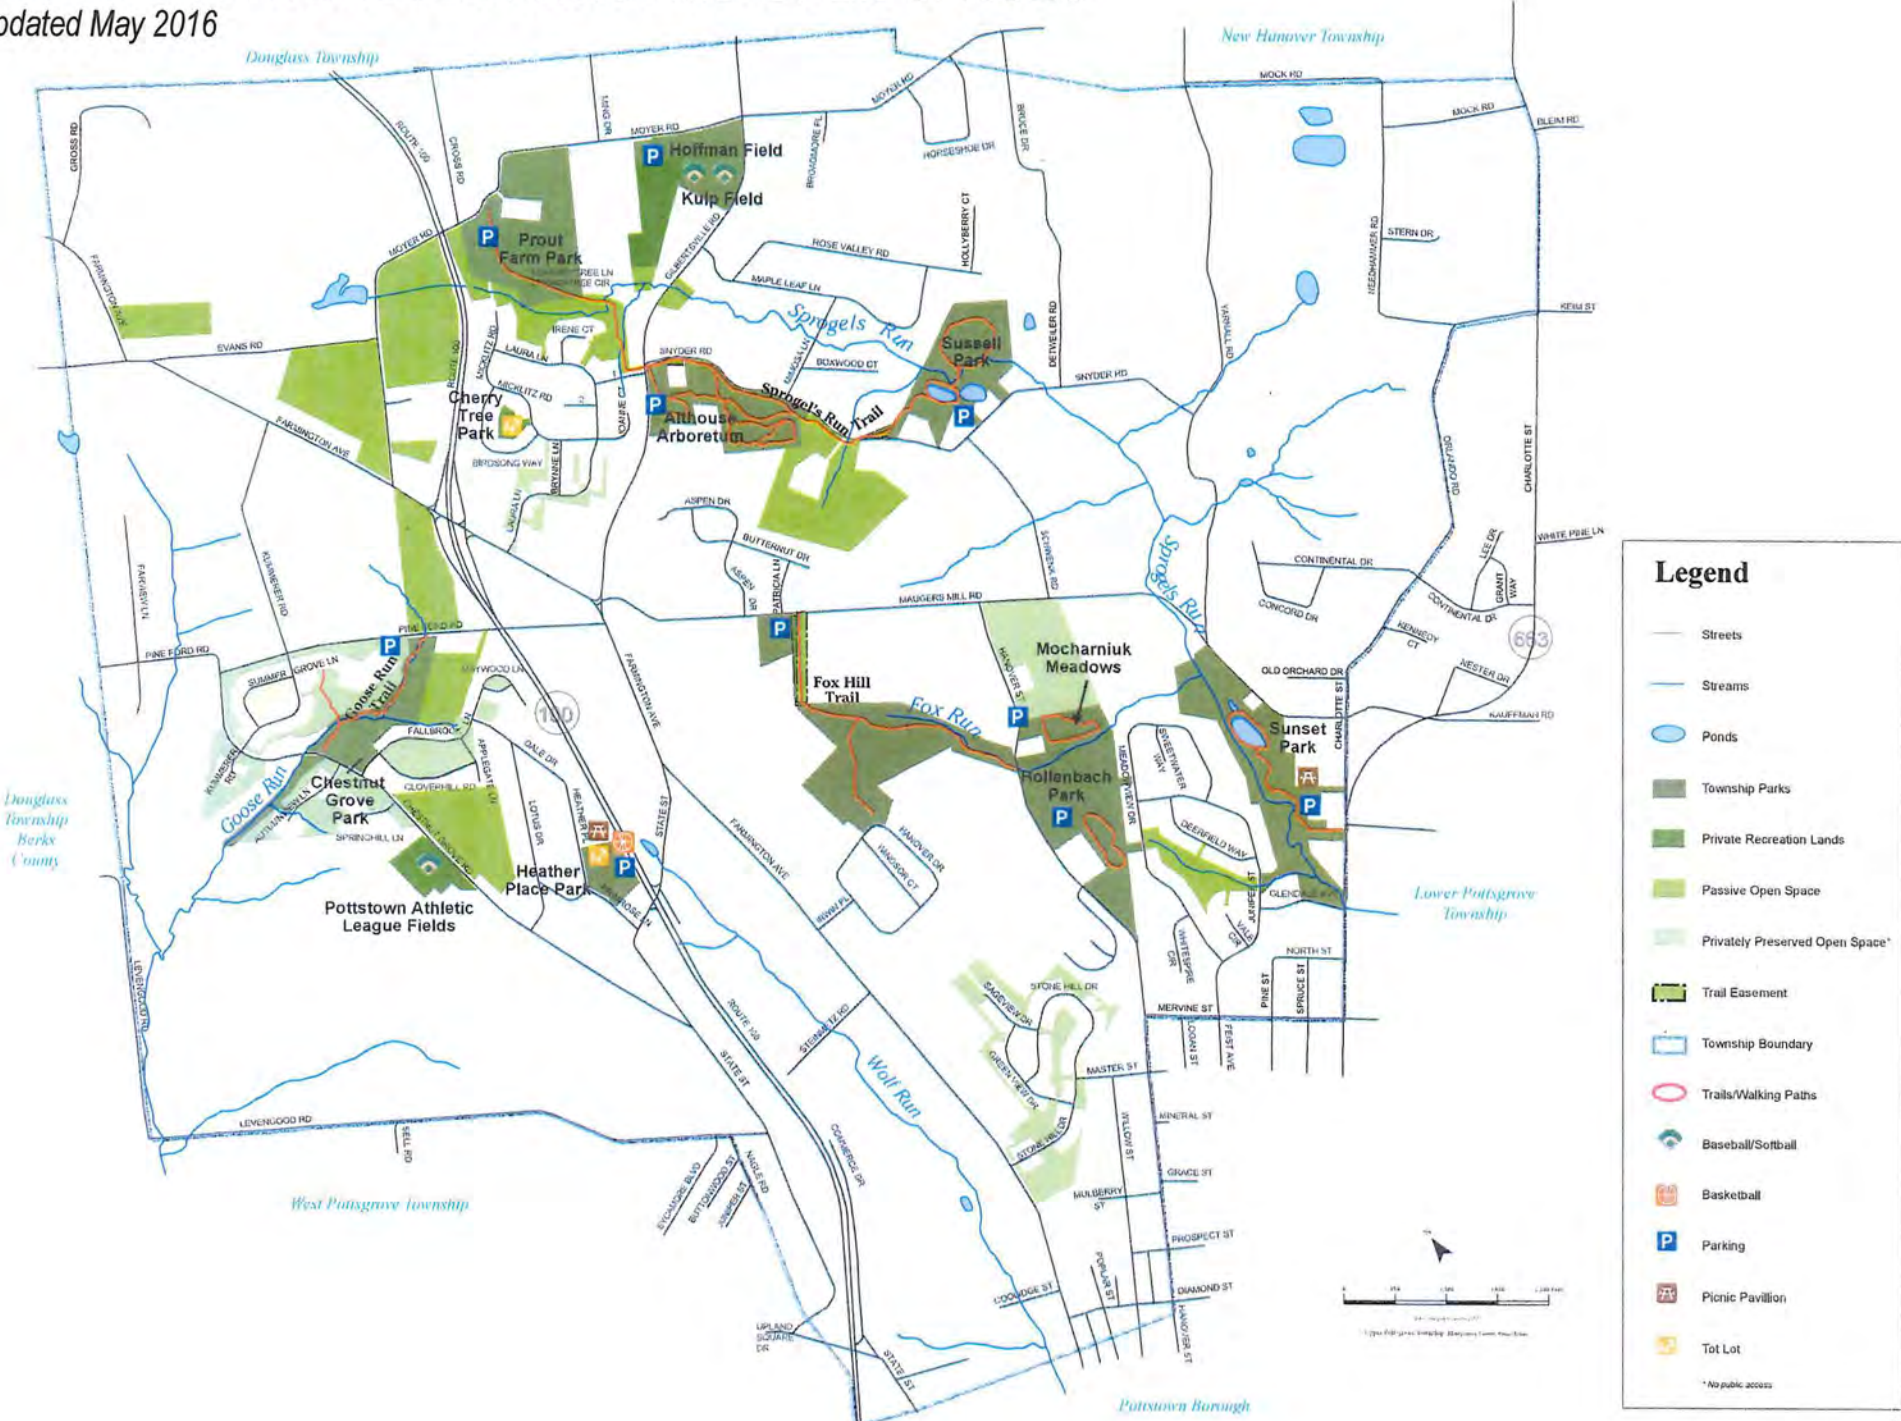

# UPPER POTTS GROVE PARKS AND OPEN SPACES

updated May 2016

### Legend

- Streets
- Streams
- Ponds
- Township Parks
- Private Recreation Lands
- Passive Open Space
- Privately Preserved Open Space\*
- ▭ Trail Easement
- ▭ Township Boundary
- Trails/Walking Paths
- ⚾ Baseball/Softball
- 🏀 Basketball
- P Parking
- 🏠 Picnic Pavilion
- 👶 Tot Lot

\* No public access