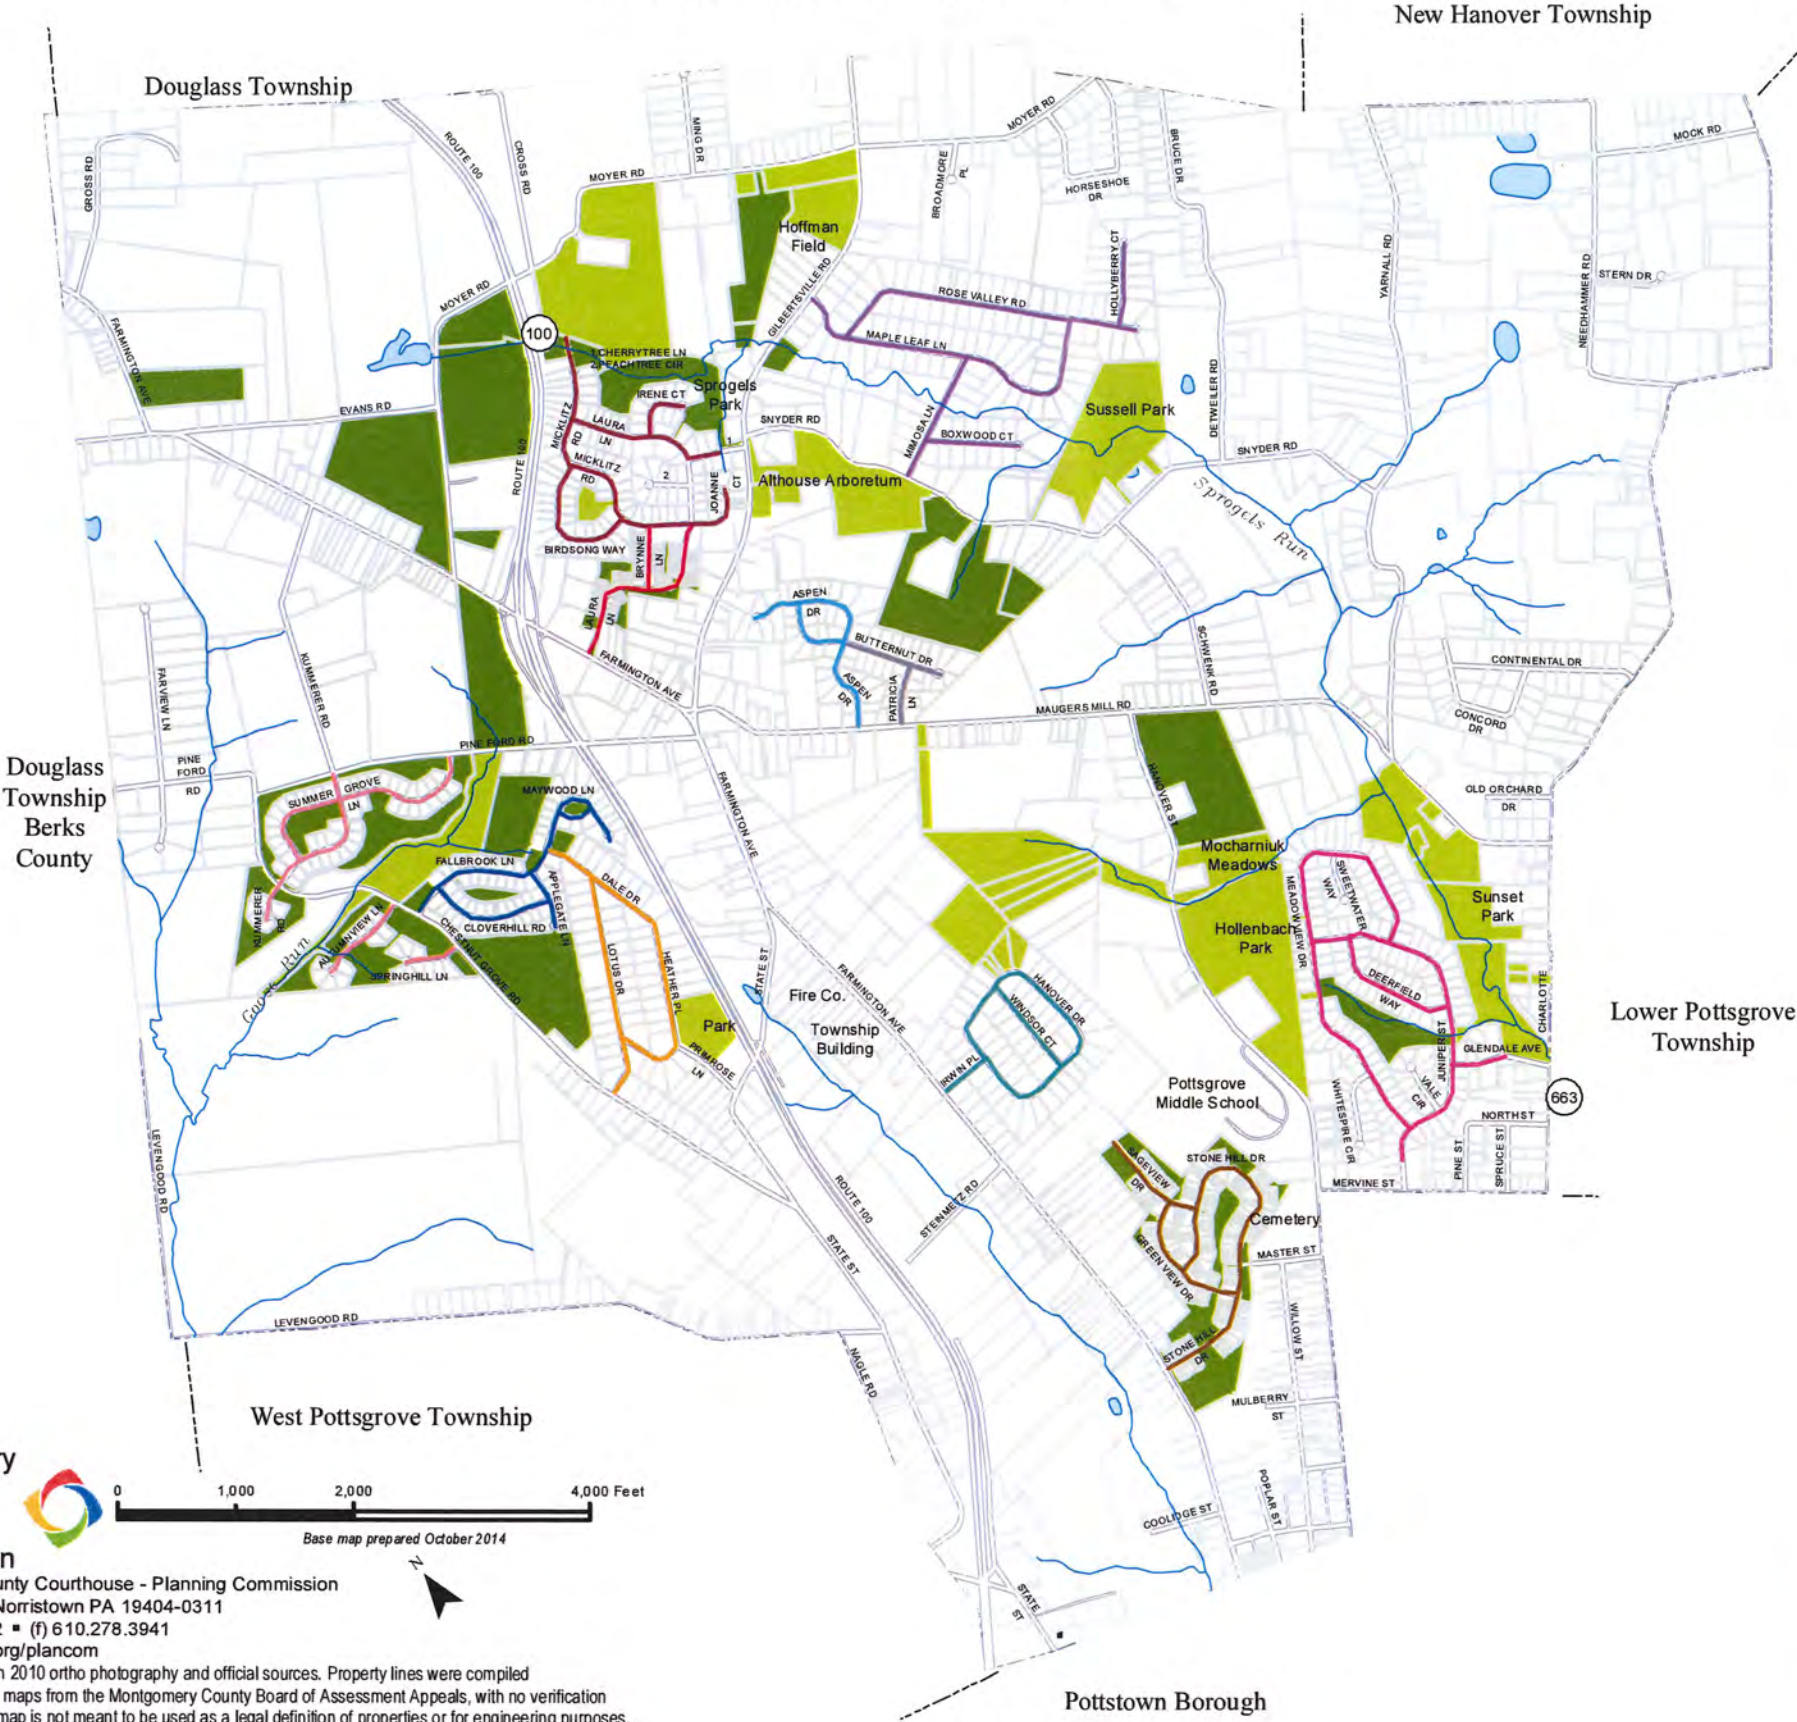

Upper Pottsgrove Township

Montgomery County, Pennsylvania

Legend

- Streams
- Water_Bodies
- Township Parks
- Open Space
- Pennsylvania Route

Developments

- Cherrytree Farms
- Chestnut Grove
- Coddington View
- Greengate
- Maugers Mill Estates
- Regal Oaks
- Shannon's Ridge
- Summer Grove
- Turnberry Farms
- Windsor Heights
- Woodbrook Estates

Montgomery County Planning Commission
 0 1,000 2,000 4,000 Feet
 Base map prepared October 2014

Montgomery County Courthouse - Planning Commission
 PO Box 311 Norristown PA 19404-0311
 (p) 610.278.3722 • (f) 610.278.3941
 www.montcopa.org/plancom
 This map is based on 2010 ortho photography and official sources. Property lines were compiled from individual block maps from the Montgomery County Board of Assessment Appeals, with no verification from the deed. This map is not meant to be used as a legal definition of properties or for engineering purposes.